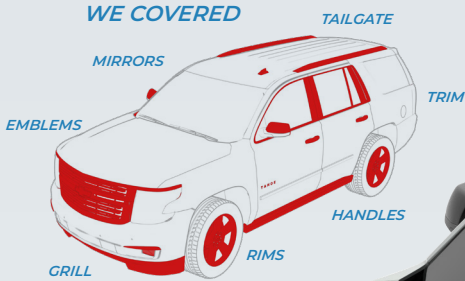

Chrome Delete

WE COVERED

SATIN BLACK

TRIM JOB

Chrome Delete is the newest trend in custom vehicle mods. We cover the trim, grill and other chrome parts with gloss or satin black vinyl. This creates a unique look that totally stands out from the crowd. For complex pieces like emblems that can't be wrapped, we can powdercoat paint to match.

How does it work?

Just like wrapping a normal car panel, we use vinyl film to cover the chrome for a new look and texture. The vinyl is removeable without affecting the original finish.

How long does it take?